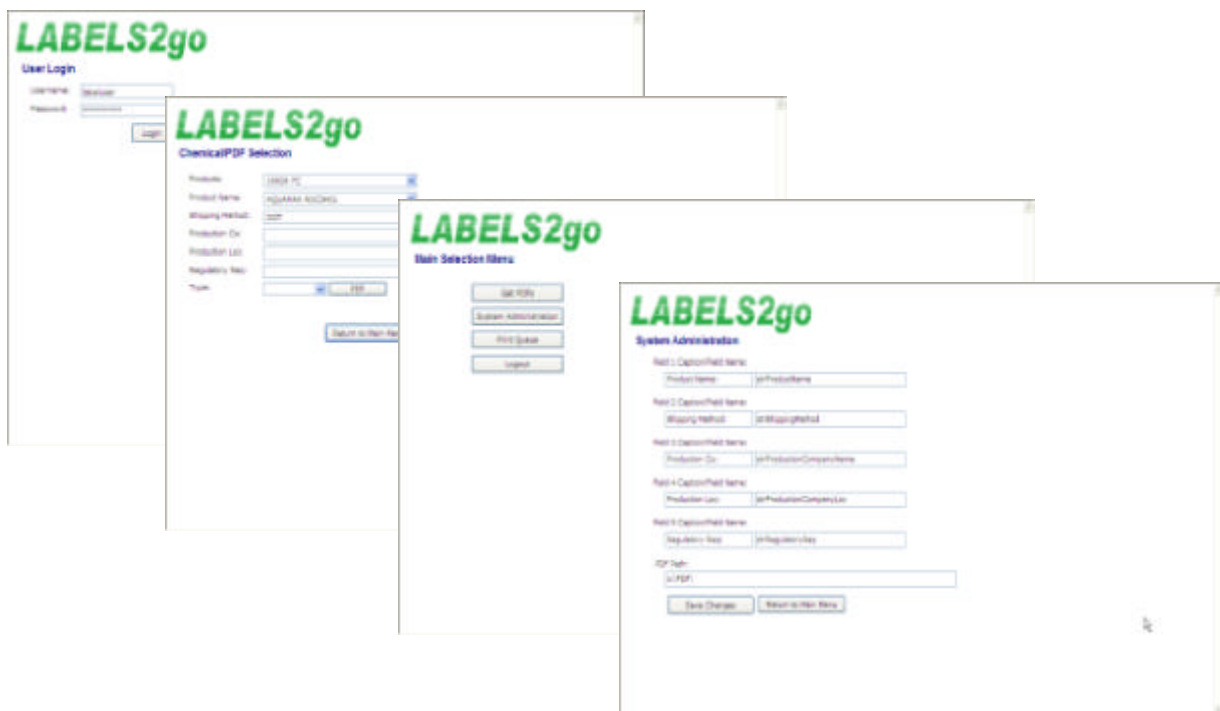

LABELS2go

Labels Distribution System

- Uses latest PDF technology for PDF Distribution System
- Enables remote printing of labels without network or Intranet/Internet technology
- Database oriented to eliminate confusion by end users
- NEW: Allows for end user print time input
- Easily accessible for emergency and hazardous situation as well as emergency service providers
- Easy to operate